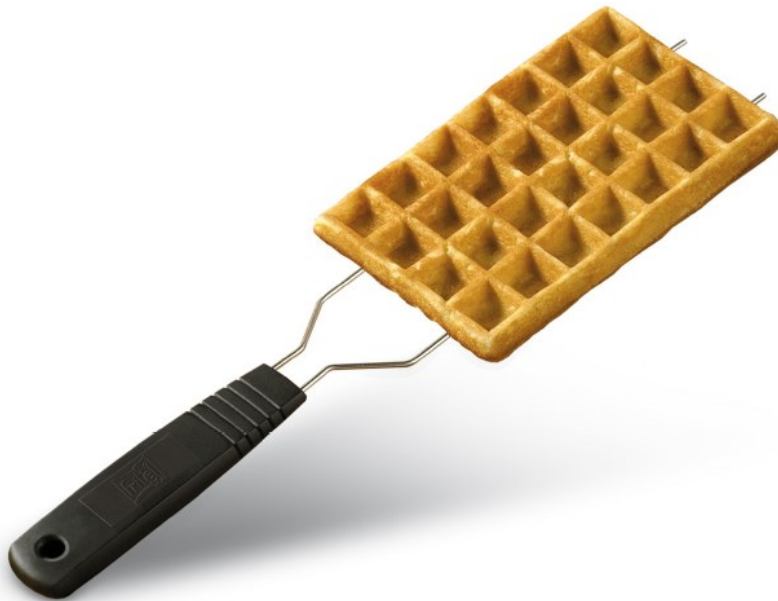

Waffle fork

ACCESSOIRES

WF 1000 Waffle fork

Article number
142350

EAN Code
5410585423500

- 31 cm

Waffle Fork Stainless Steel - WF 1000

- Waffle fork
- Stainless steel teeth
- Heat-resistant handle
- Dishwasher proof
- Length : 31 cm