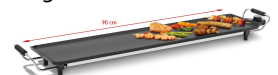

TY 1795
Art.number: 142123
90 x 22 cm